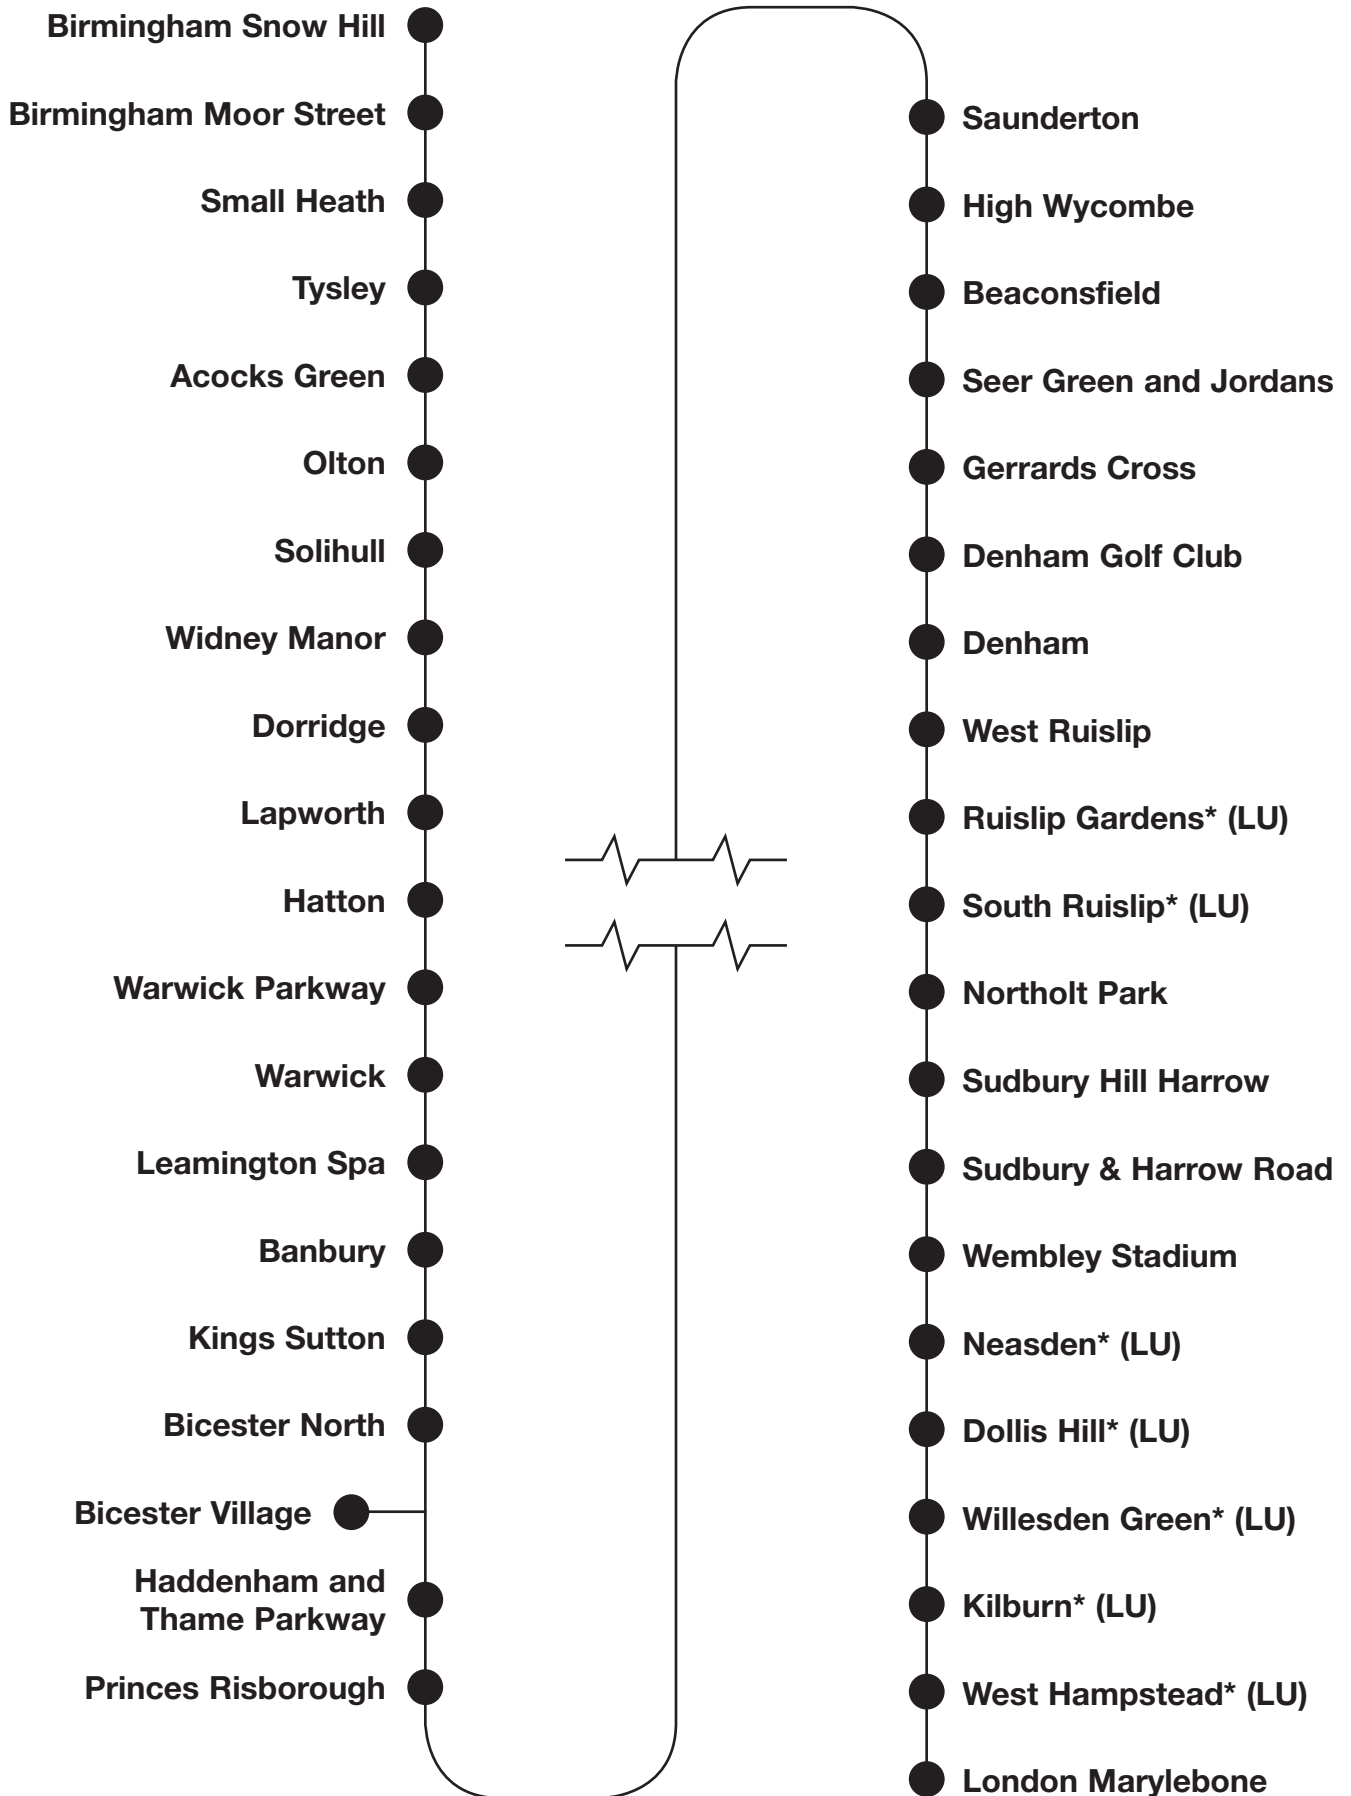

# Chiltern Main Line stations

**Note:** Stations marked with an asterisk are not physically connected to Chiltern Main Line.  
(LU) = London Underground